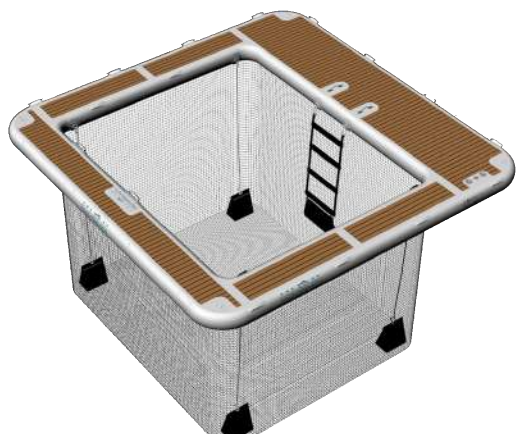

RELAX ZONE

suitable for 6 persons, 250x290 cm
price / week 350€

SPORTZONE

250x290cm
price / week 300€

PARTYZONE

250x290 cm
price / week 300€

- coming with an electric pump

THE YACHTBEACH PROGRAM