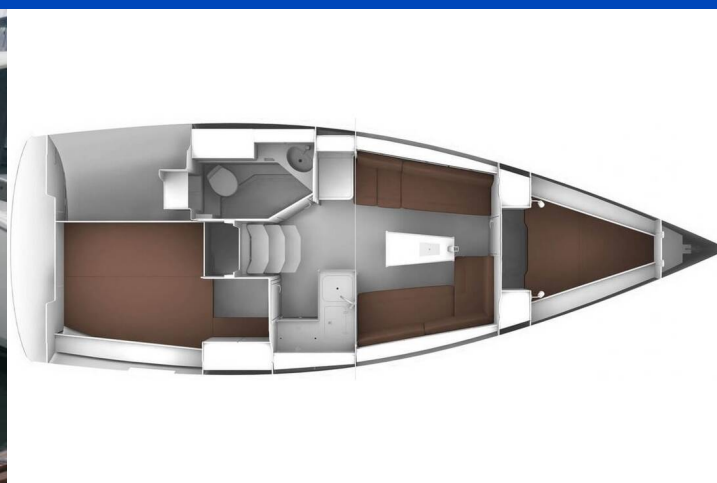

BAVARIA CRUISER 34

Maki I (2020)

The Sailing yacht Bavaria Cruiser 34 Maki I homeport is Marina Tehnomont Veruda, Pula, Croatia. Built in 2020, and accommodates up to 4 + 2 persons in 2 cabins, and has 1 heads.

Maki I

Production year

2020

Length

33 ft

Cabins

2

Berths

4 + 2

Head/Shower

1

Engine

1 x 28 HP

Fuel tank

150 l

SECRET  ADRIATIC