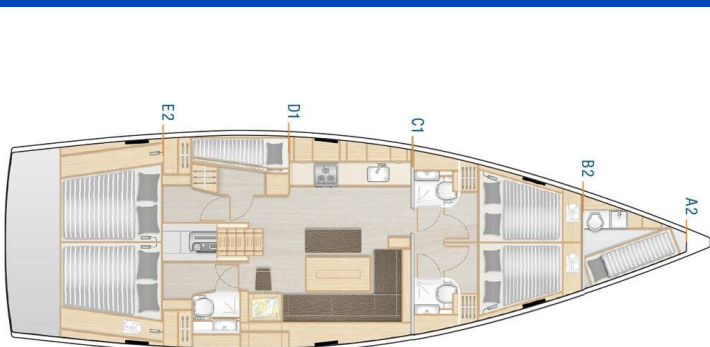

HANSE 508

Supernatural (2019)

The Sailing yacht Hanse 508 Supernatural homeport is Marina Kornati, Biograd, Croatia. Built in 2019, and accommodates up to 10 + 2 + 1 persons in 5 + 1 cabins, and has 3 + 1 heads.

Supernatural

Production year

2019

Length

51 ft

Cabins

5 + 1

Berths