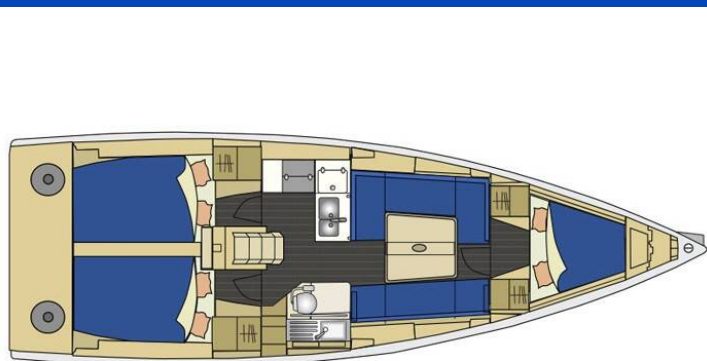

ELAN 350 PERFORMANCE

X-Ray (2012)

The Sailing yacht Elan 350 Performance X-Ray homeport is Marina Kornati, Biograd, Croatia. Built in 2012, and accommodates up to 6 + 2 persons in 3 cabins, and has 1 heads.

X-Ray

Production year

2012

Length

35 ft

Cabins

3

Berths

6 + 2

Head/Shower

1

Engine

1 x 29 HP

Fuel tank

75 l

SECRET  ADRIATIC