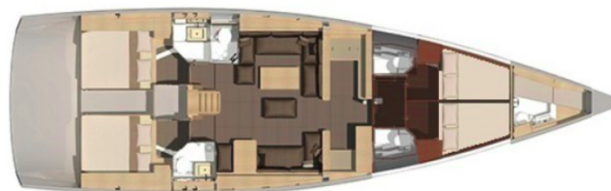

DUFOUR 560 GL

Petrovich (2016)

The Sailing yacht Dufour 560 GL Petrovich homeport is Marina Kremik, Primosten, Croatia. Built in 2016, and accommodates up to 8 + 2 + 1 persons in 4 + 1 cabins, and has 4 + 1 heads.

Petrovich

Production year

2016

Length

56 ft

Cabins

4 + 1

Berths