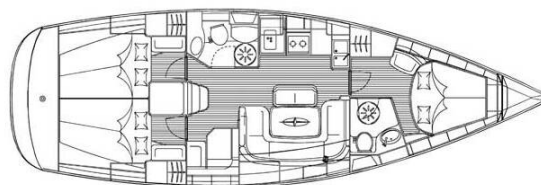

BAVARIA 39 CRUISER

Anna Maria (2005)

The Sailing yacht Bavaria 39 Cruiser Anna Maria homeport is Marina Kornati, Biograd, Croatia. Built in 2005, and accommodates up to 6 + 1 persons in 3 cabins, and has 2 heads.

YACHT SPECIFICATIONS

Charter base

Marina Kornati, Biograd, Croatia

Yacht ID

10219

Brands

Bavaria Yachtbau

Name